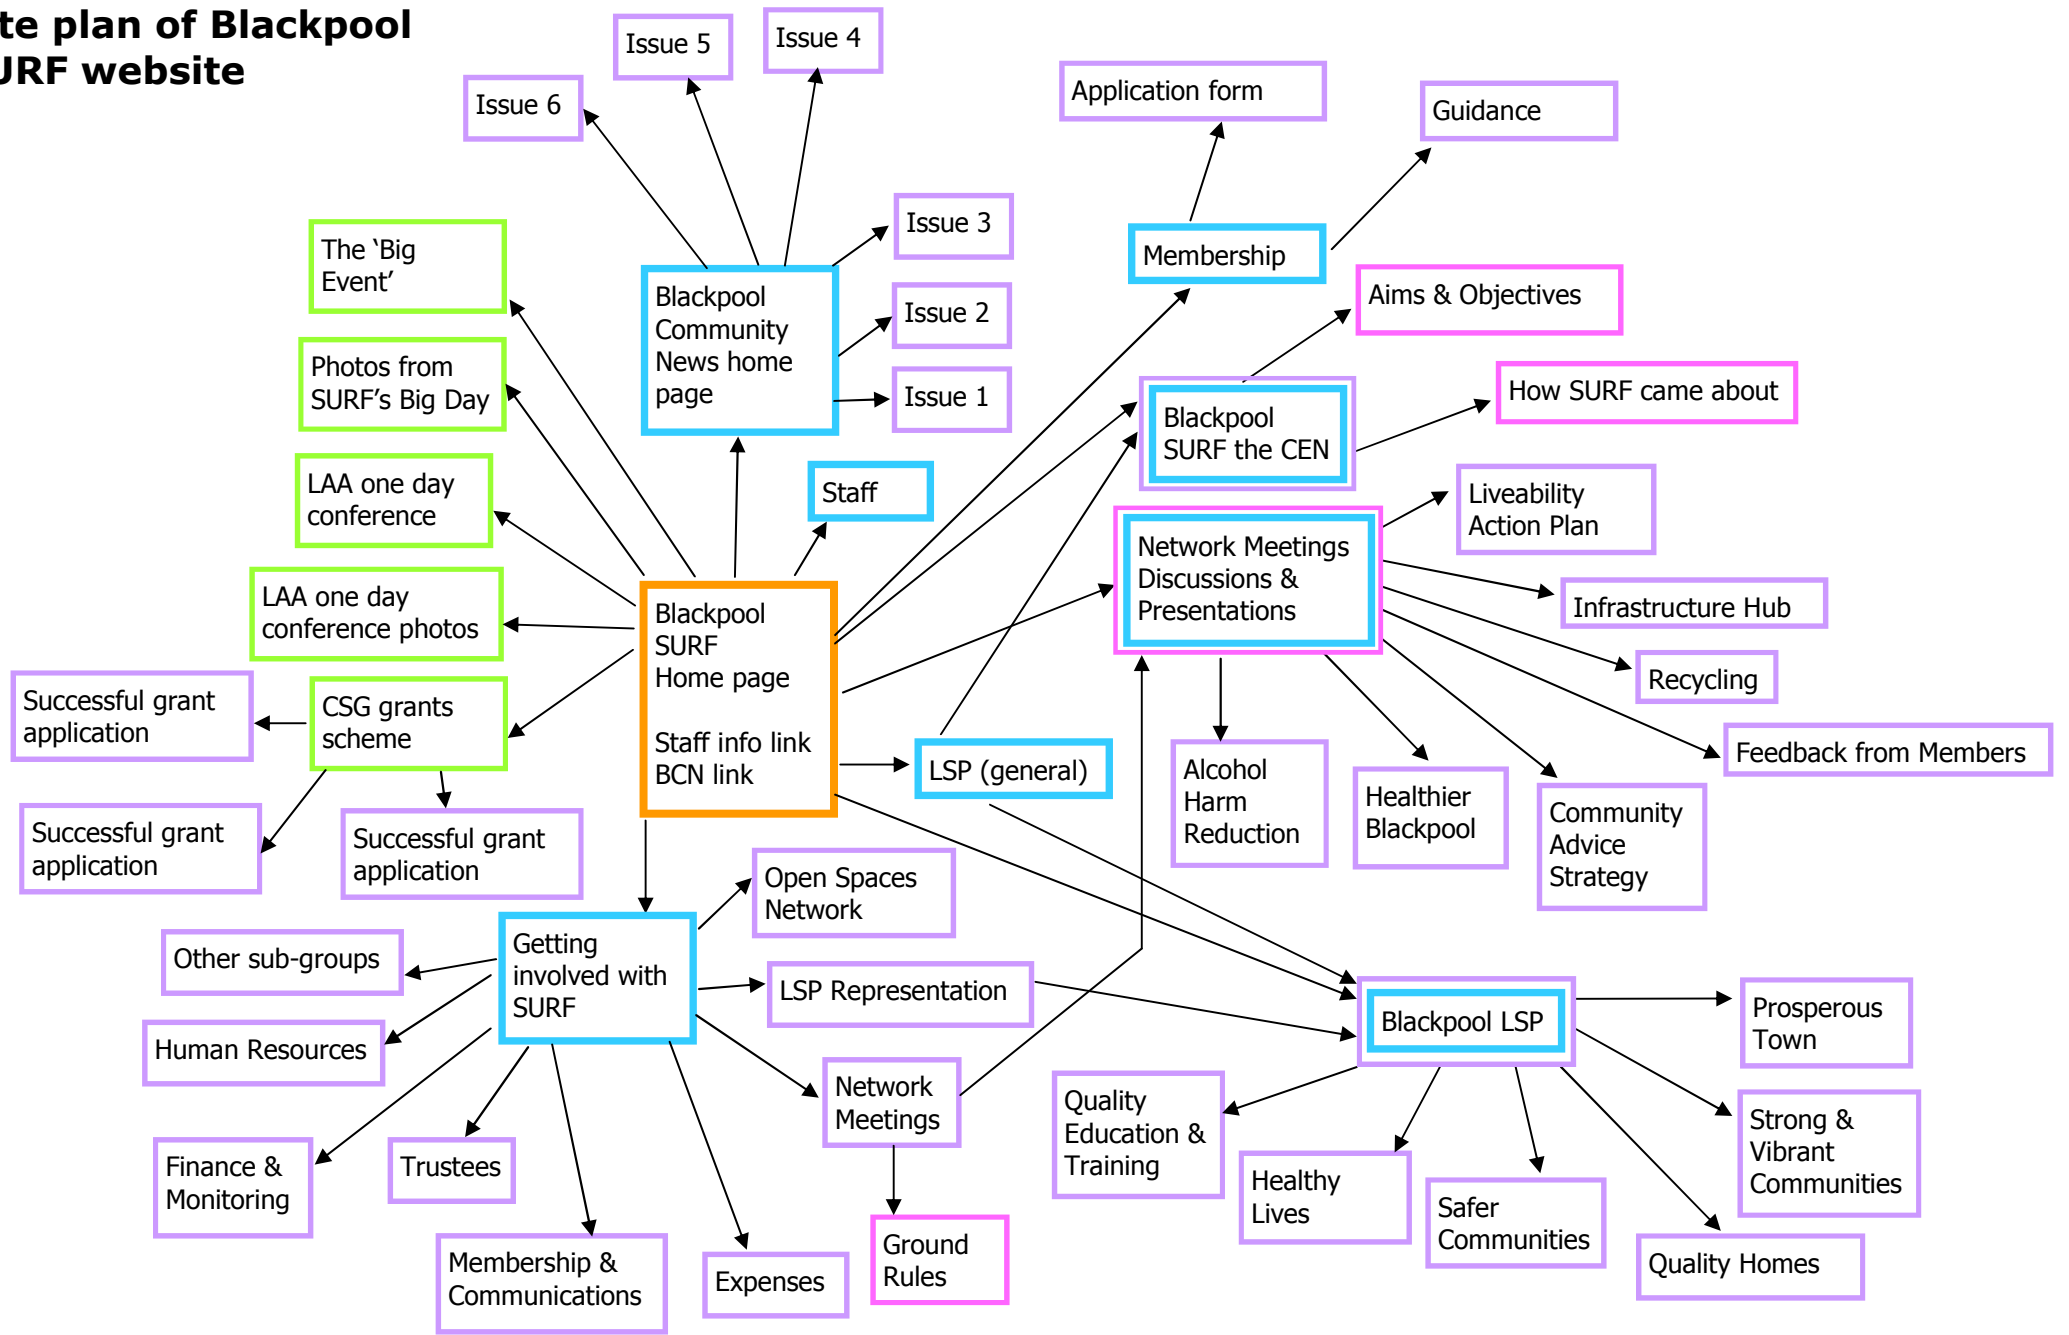

Site plan of Blackpool SURF website

Key: Orange = home page; Blue = access from home page; Purple = access from blue pages; Pink = access from purple pages; Green = original pages.